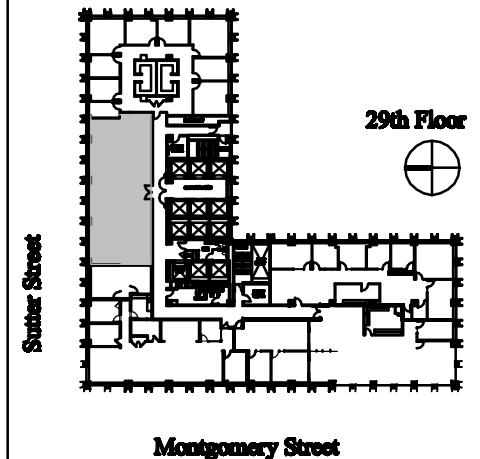

Suite 2910

2,422 Rentable Square Feet

FORTY-FOUR MONTGOMERY

- Direct BART and MUNI Access
- Lobby Concierge
- Onsite Conference Facility
- Cable/Satellite TV
- High Bandwidth Connectivity

Peagate Properties, Inc.