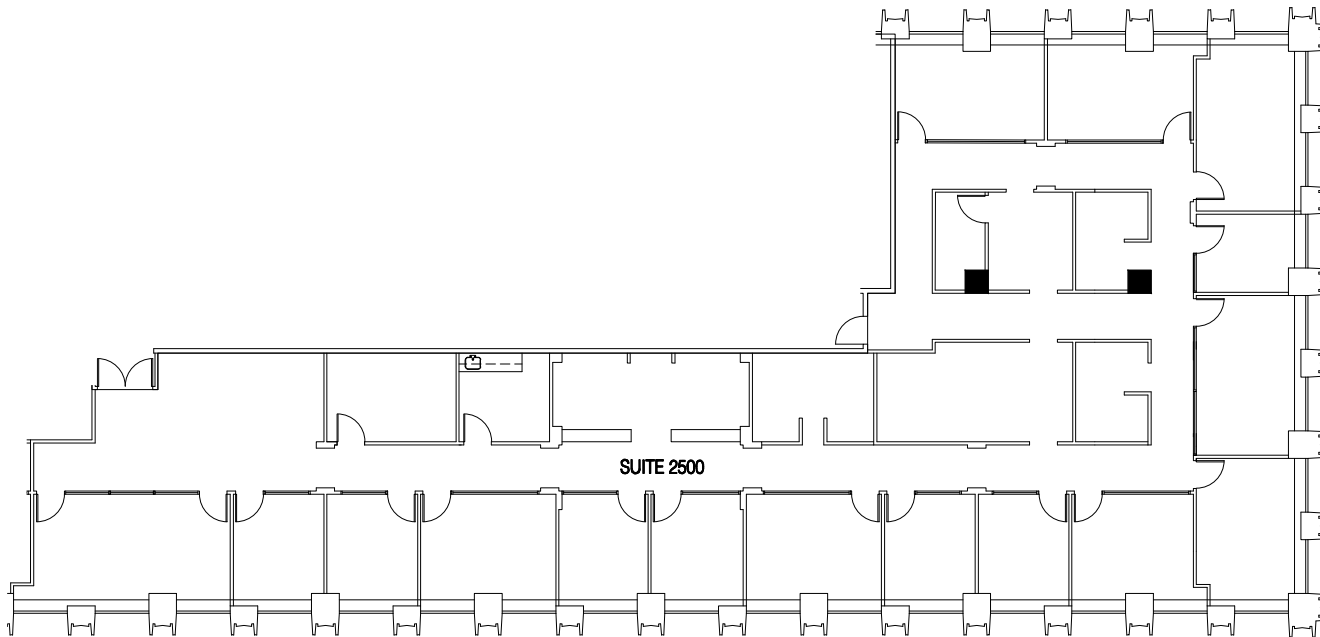

Suite 2500

7,013 Rentable Square Feet

FORTY-FOUR MONTGOMERY

- Direct BART and MUNI Access
- Lobby Concierge
- Onsite Conference Facility
- Cable/Satellite TV
- High Bandwidth Connectivity

These listings are offered subject to error, omission, prior lease, or withdrawal without notice.