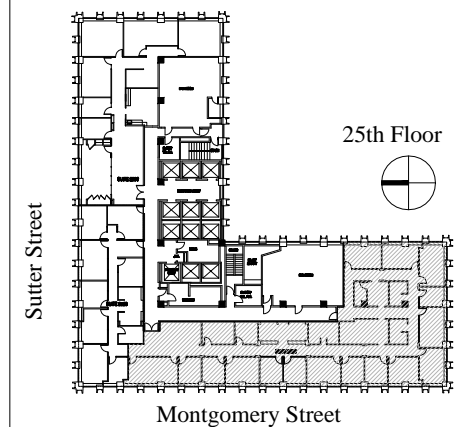

Suite 2500

7,013 Rentable Square Feet

FORTY-FOUR MONTGOMERY

- Direct BART and MUNI Access
- Lobby Concierge
- Onsite Conference Facility
- Cable/Satellite TV
- High Bandwidth Connectivity

These listings are offered subject to error, omission, prior lease, or withdrawal without notice.