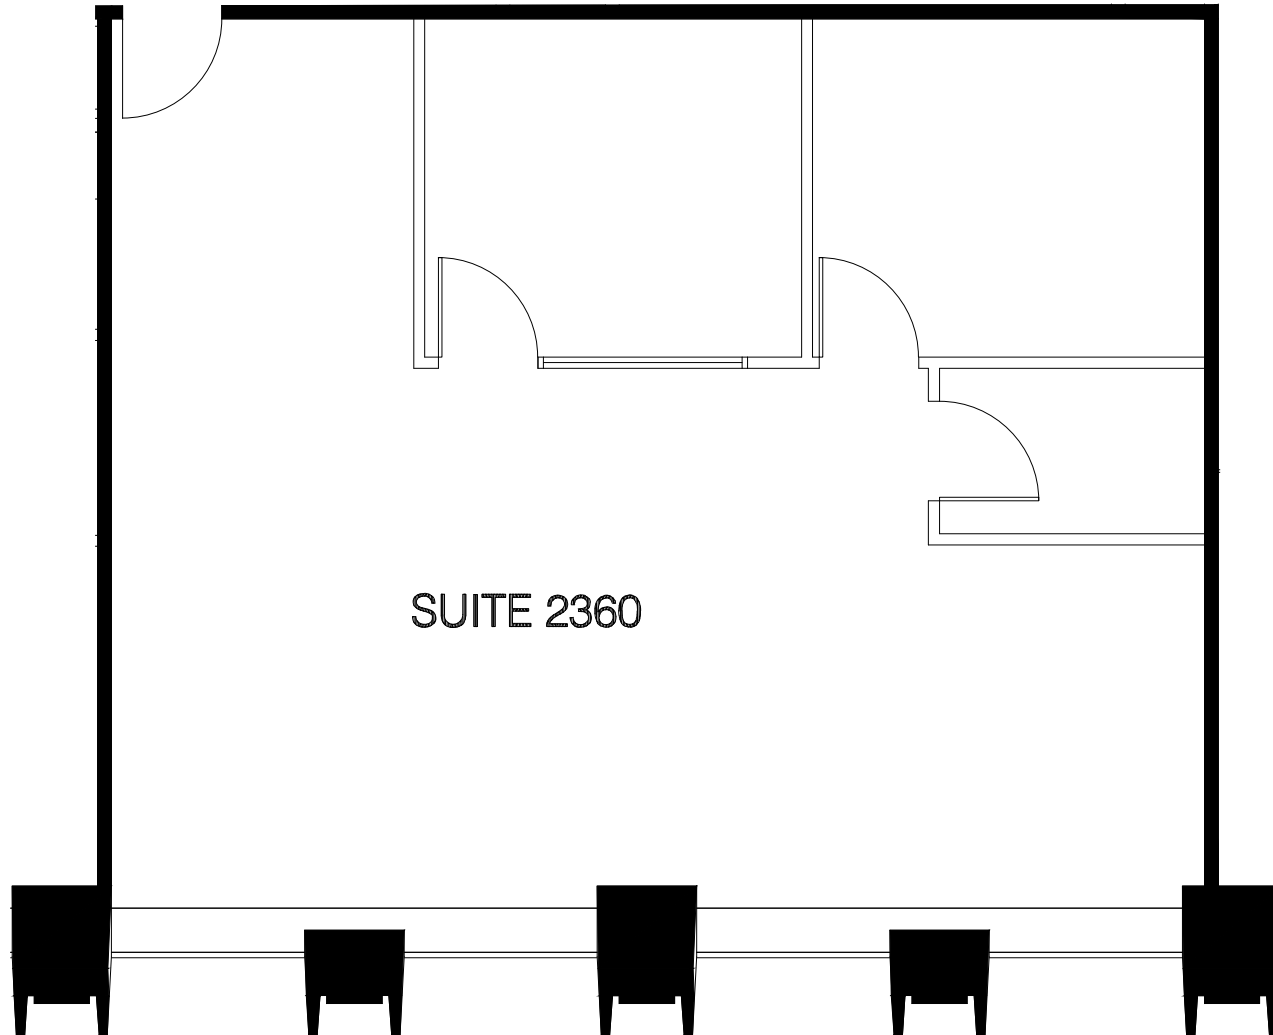

# Suite 2360

## 1,254 Rentable Square Feet

FORTY-FOUR MONTGOMERY

- Direct BART and MUNI Access
- Lobby Concierge
- Onsite Conference Facility
- Cable/Satellite TV
- High Bandwidth Connectivity

SUITE 2360

These listings are offered subject to error, omission, prior lease, or withdrawal without notice.