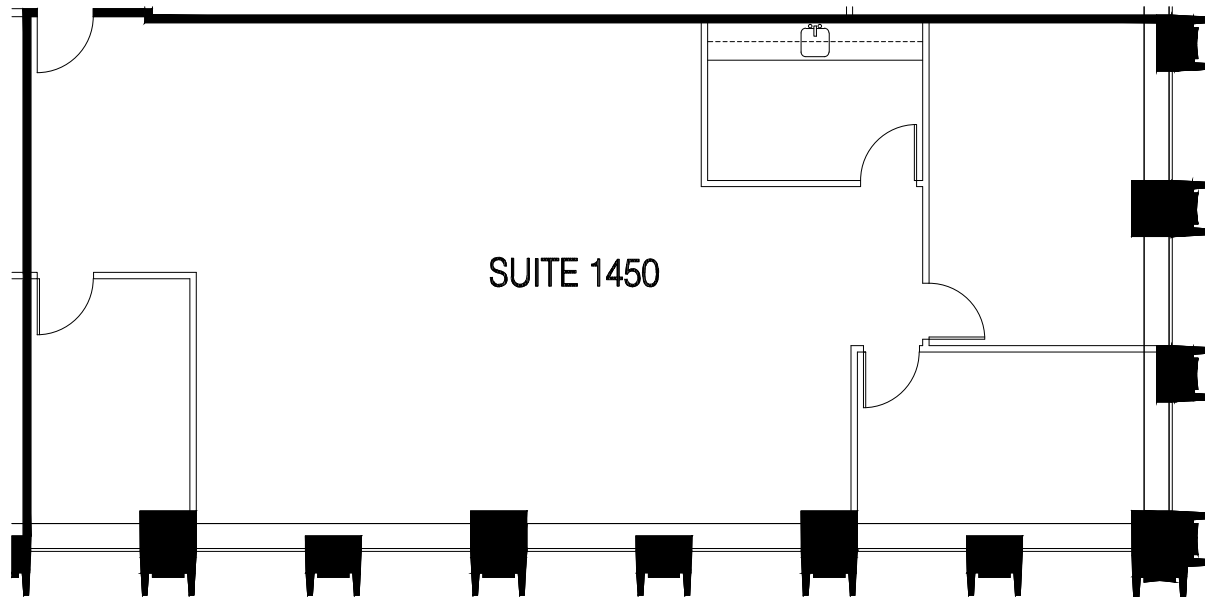

Suites 1450

2,141 Rentable Square Feet

FORTY-FOUR MONTGOMERY

- Direct BART and MUNI Access
- Lobby Concierge
- Onsite Conference Facility
- Cable/Satellite TV
- High Bandwidth Connectivity

Proudly Presented By: