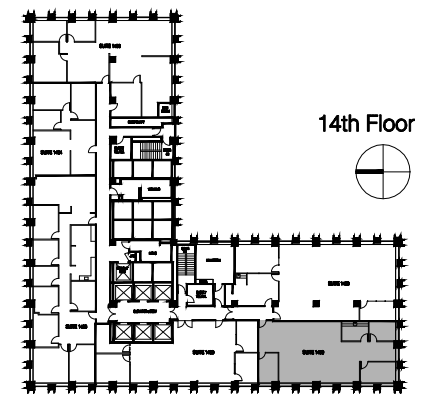

Suites 1450

2,141 Rentable Square Feet

FORTY-FOUR MONTGOMERY

- Direct BART and MUNI Access
- Lobby Concierge
- Onsite Conference Facility
- Cable/Satellite TV
- High Bandwidth Connectivity

Proudly Presented By: