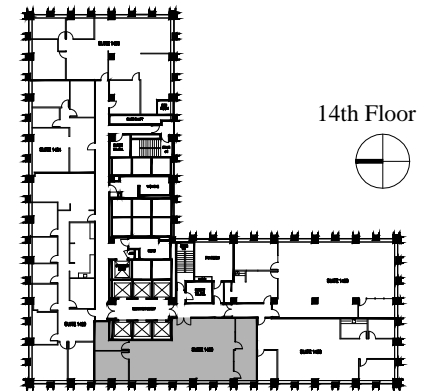

Suite 1430

2,109 Rentable Square Feet

FORTY-FOUR MONTGOMERY

- Direct BART and MUNI Access
- Lobby Concierge
- Onsite Conference Facility
- Cable/Satellite TV
- High Bandwidth Connectivity

Proudly Presented By: