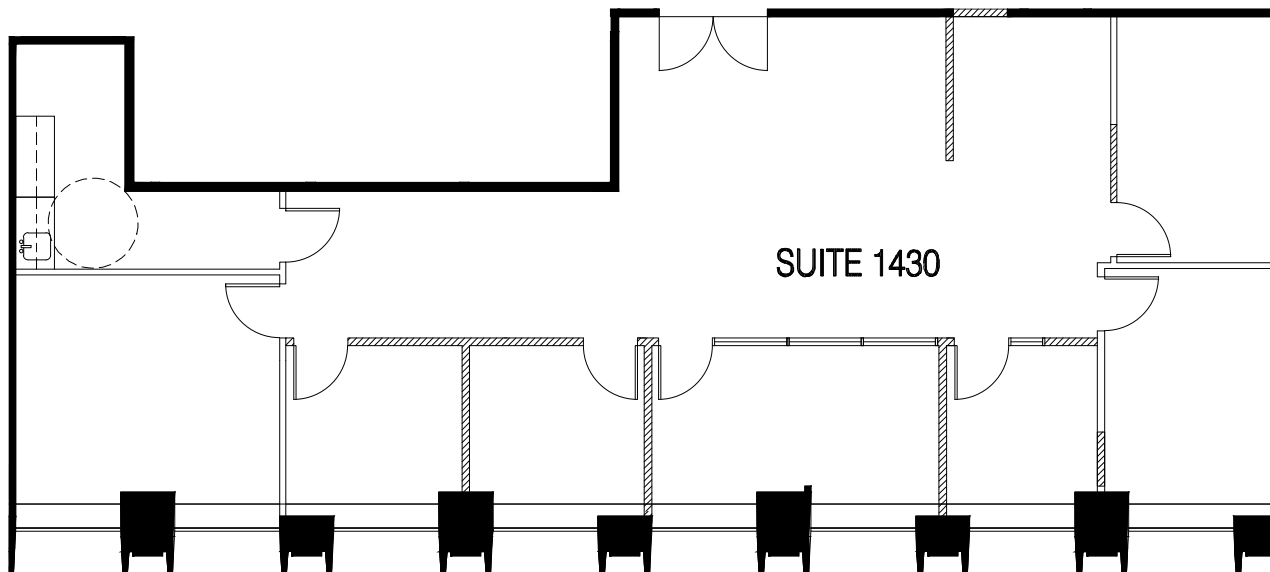

Suite 1430

2,109 Rentable Square Feet

FORTY-FOUR MONTGOMERY

- Direct BART and MUNI Access
- Lobby Concierge
- Onsite Conference Facility
- Cable/Satellite TV
- High Bandwidth Connectivity

Proudly Presented By: