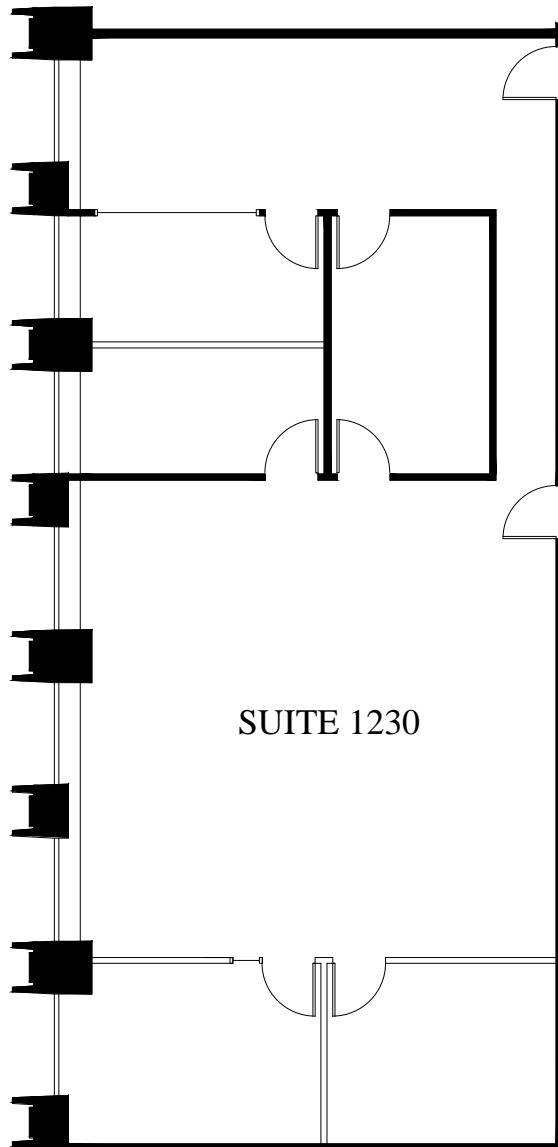

Suite 1230

2,228 Rentable Square Feet

FORTY-FOUR MONTGOMERY

- Direct BART and MUNI Access
- Lobby Concierge
- Onsite Conference Facility
- Cable/Satellite TV
- High Bandwidth Connectivity

Seagate Properties, Inc.