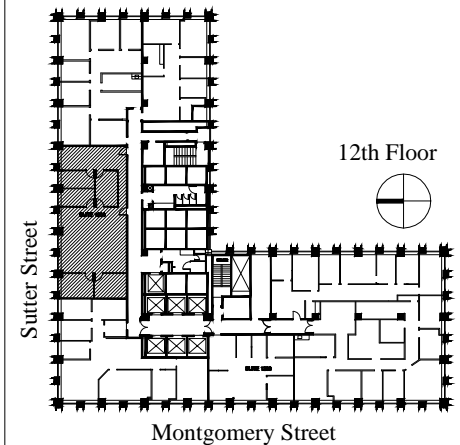

Suite 1230

2,228 Rentable Square Feet

FORTY-FOUR MONTGOMERY

- Direct BART and MUNI Access
- Lobby Concierge
- Onsite Conference Facility
- Cable/Satellite TV
- High Bandwidth Connectivity

Seagate Properties, Inc.