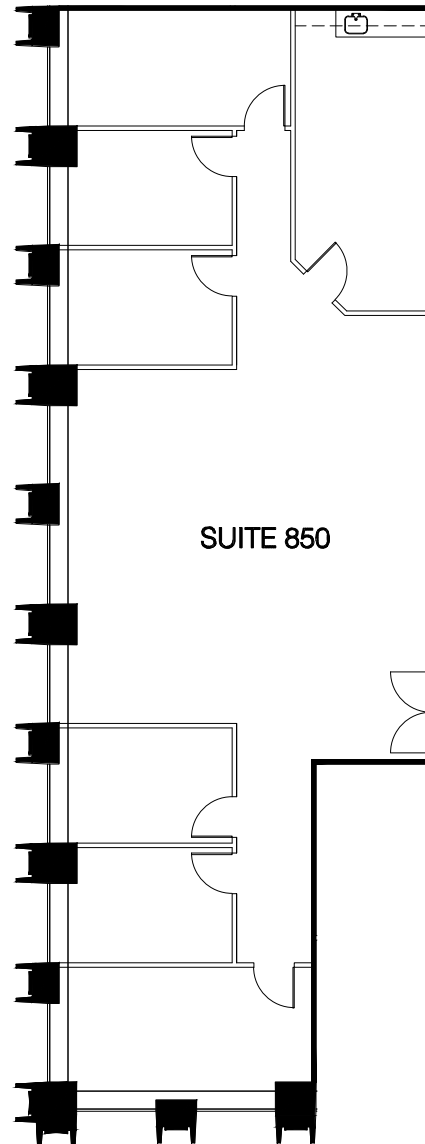

Suite 850

2,564 Rentable Square Feet

FORTY-FOUR MONTGOMERY

- Direct BART and MUNI Access
- Lobby Concierge
- Onsite Conference Facility
- Cable/Satellite TV
- High Bandwidth Connectivity

These listings are offered subject to error, omission, prior lease, or withdrawal without notice.