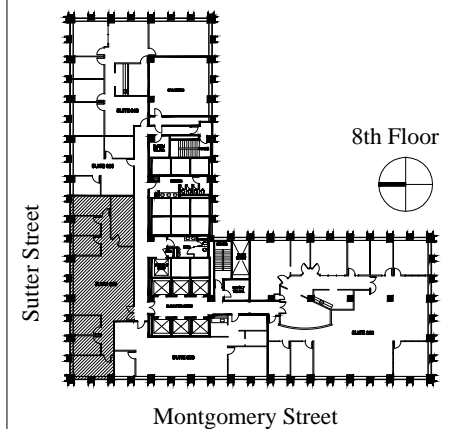

Suite 850

2,564 Rentable Square Feet

FORTY-FOUR MONTGOMERY

- Direct BART and MUNI Access
- Lobby Concierge
- Onsite Conference Facility
- Cable/Satellite TV
- High Bandwidth Connectivity

These listings are offered subject to error, omission, prior lease, or withdrawal without notice.