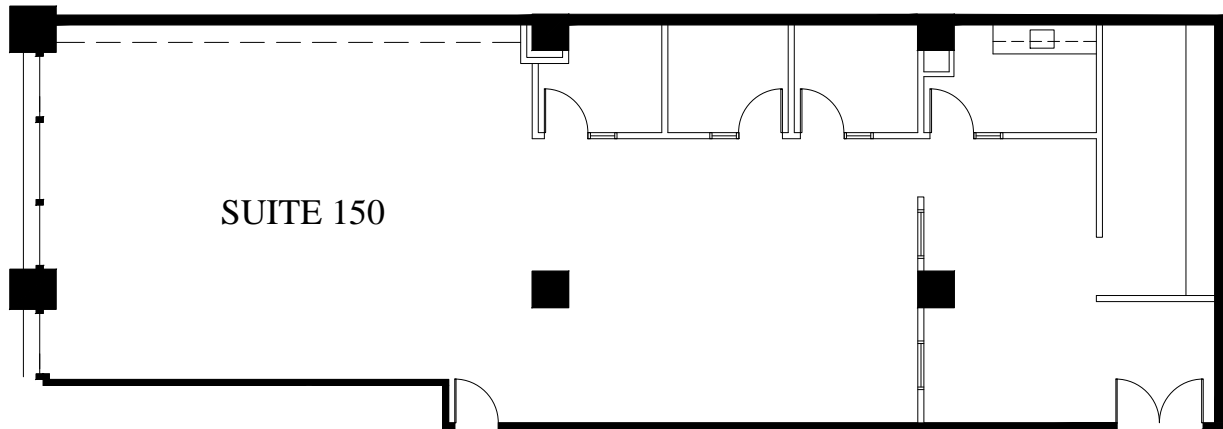

# Suite 150

## 2,593 Rentable Square Feet

FORTY-FOUR MONTGOMERY

- Direct BART and MUNI Access
- Lobby Concierge
- Onsite Conference Facility
- Cable/Satellite TV
- High Bandwidth Connectivity

These listings are offered subject to error, omission, prior lease, or withdrawal without notice.